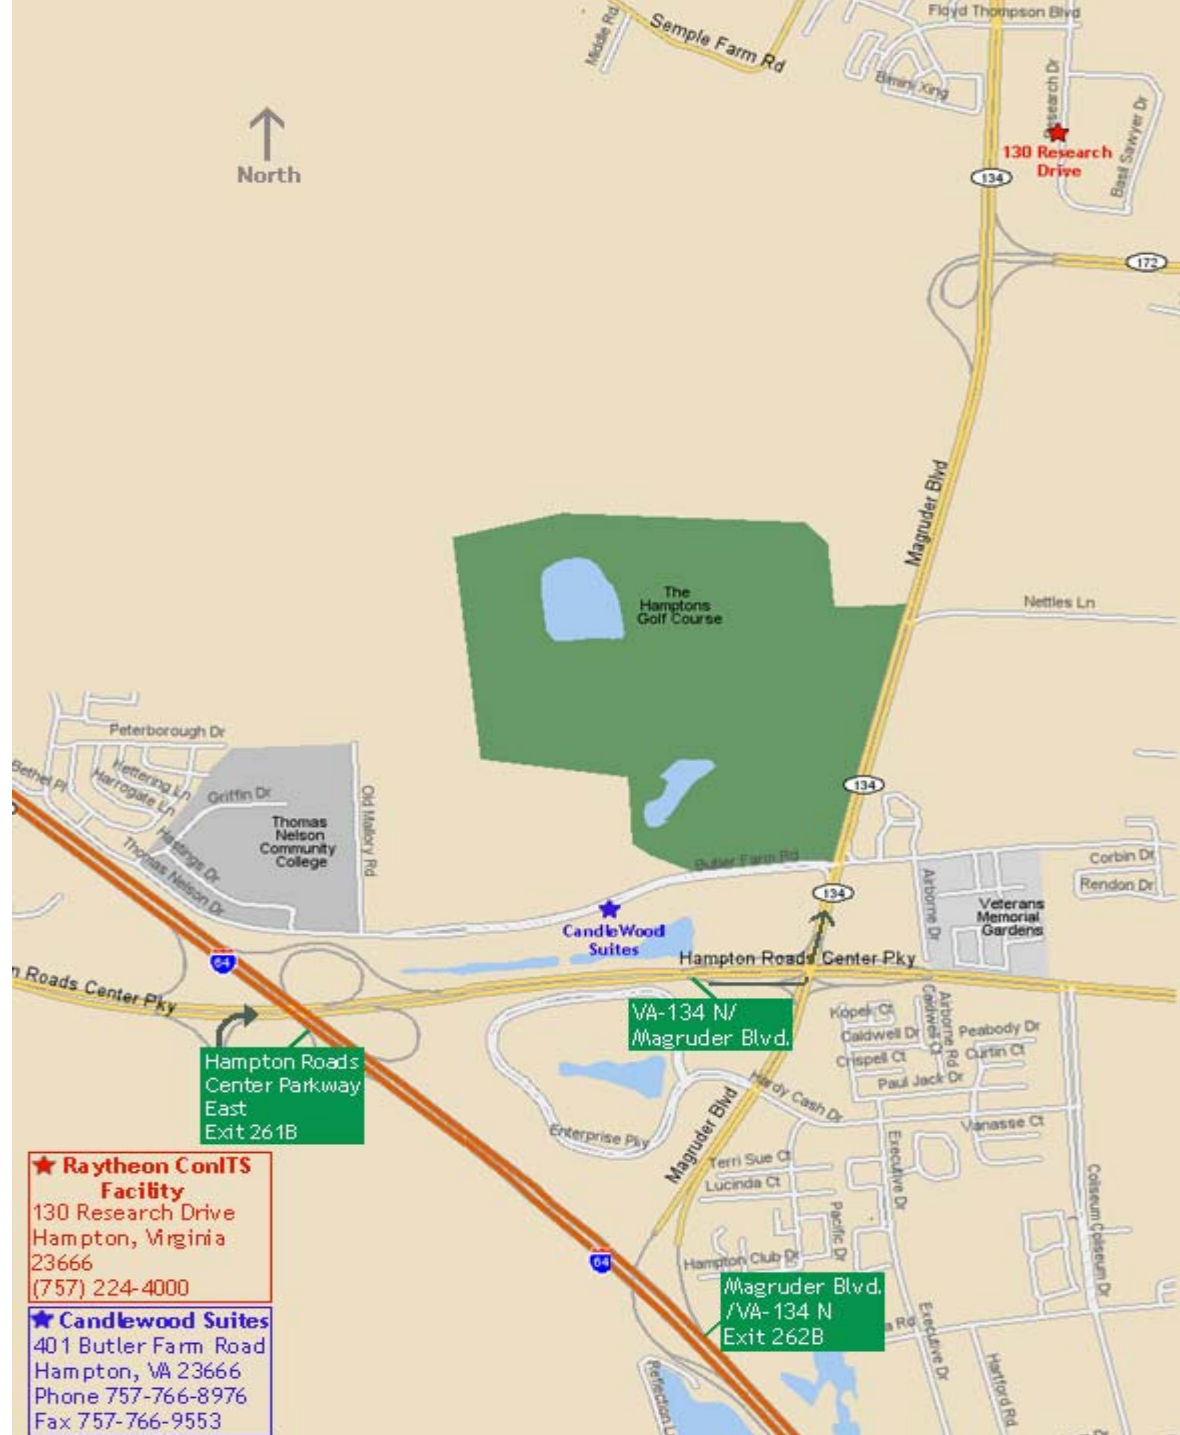

Directions to
Raytheon ConITS Facility
130 Research Drive
Hampton, VA 23666
(757) 224-4000

From Norfolk

1. Take I-64 WEST
2. Take the MAGRUDER BLVD/VA-134 NORTH exit towards NASA/POQUOSON, exit #262B
3. Continue on MAGRUDER BLVD
4. Turn Right on FLOYD THOMPSON BLVD
5. Turn Right on RESEARCH DR

From Richmond

1. Take I-64 EAST
2. Take the HAMPTON ROADS CENTER PARKWAY EAST, exit #261B
3. Merge on to HAMPTON ROADS CENTER PARKWAY EAST
4. Take the VA-134 N/MAGRUDER BLVD. Exit
5. Turn left at light towards the Mercedes-Benz dealership on to VA-134 N/MAGRUDER BLVD.
6. Turn right on FLOYD THOMPSON BLVD
7. Turn Right on RESEARCH DR

VA-134 N/
Magruder Blvd.

Magruder Blvd.
/VA-134 N
Exit 262B